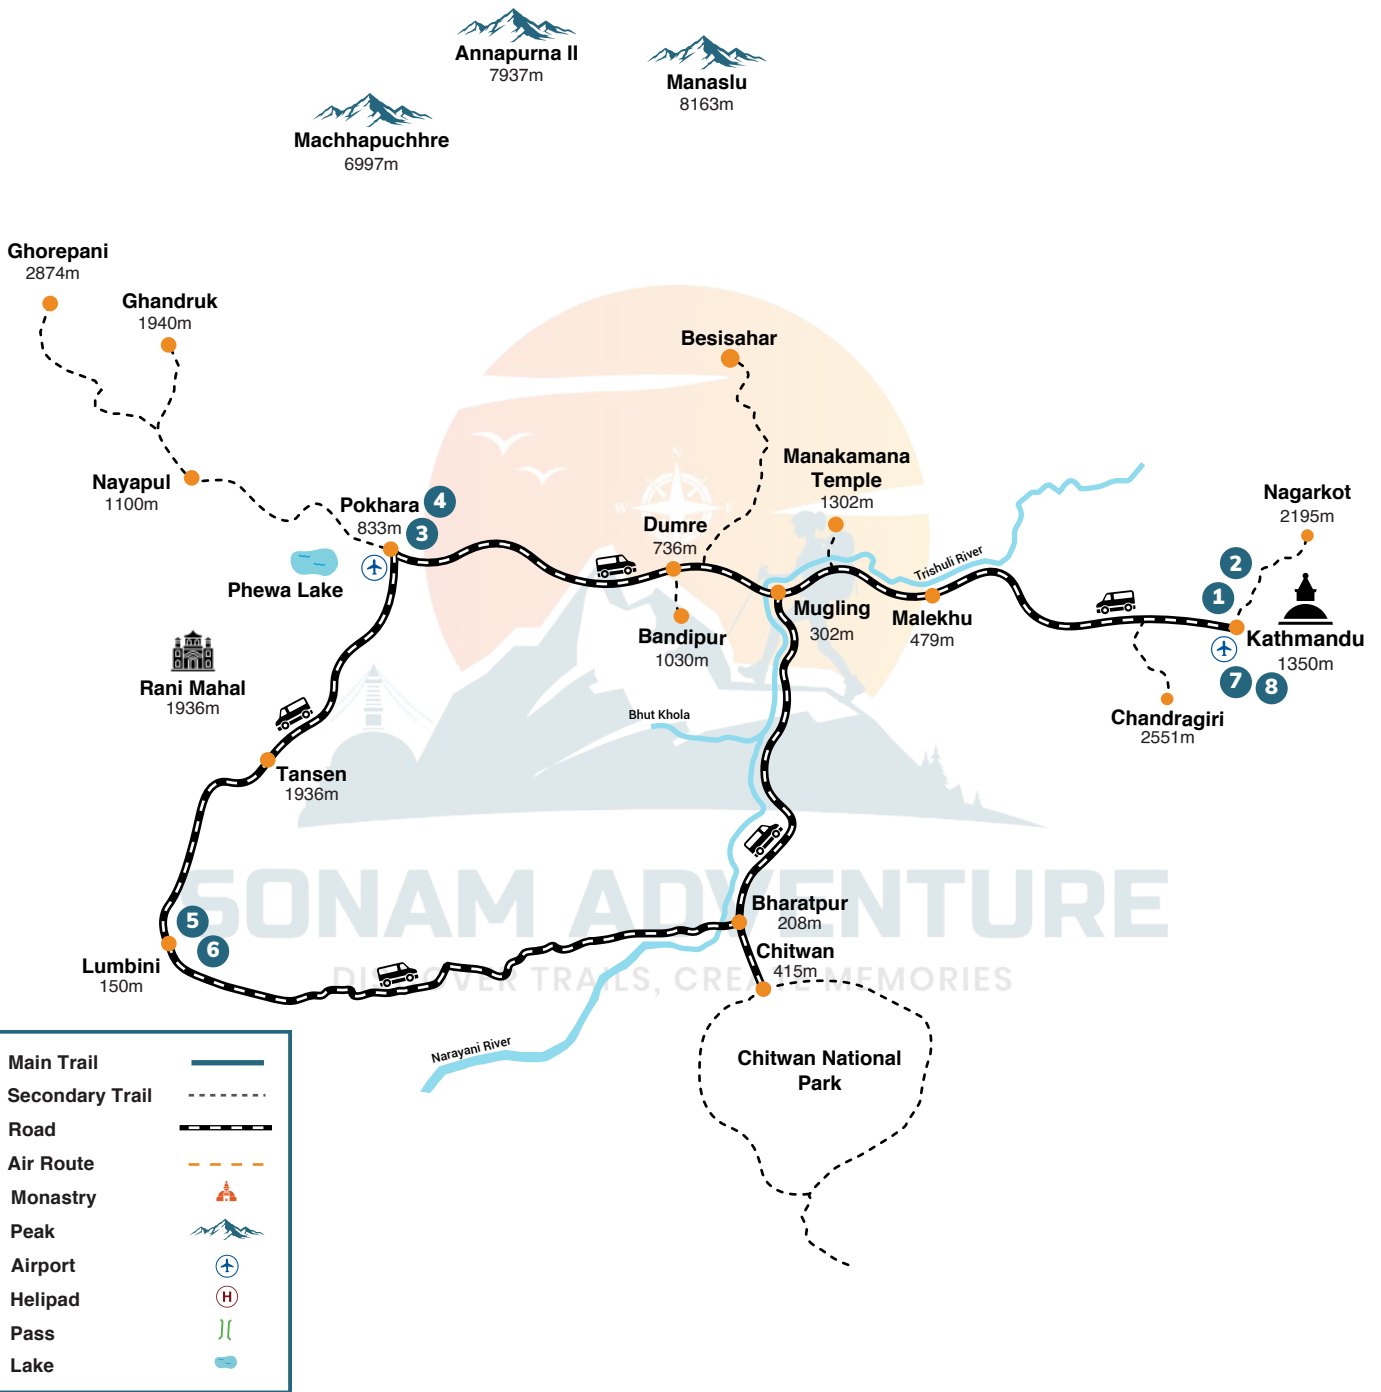

# NEPAL PILGRIMAGE TOUR PACKAGE

8  
DAYS

## ALTITUDE CHART