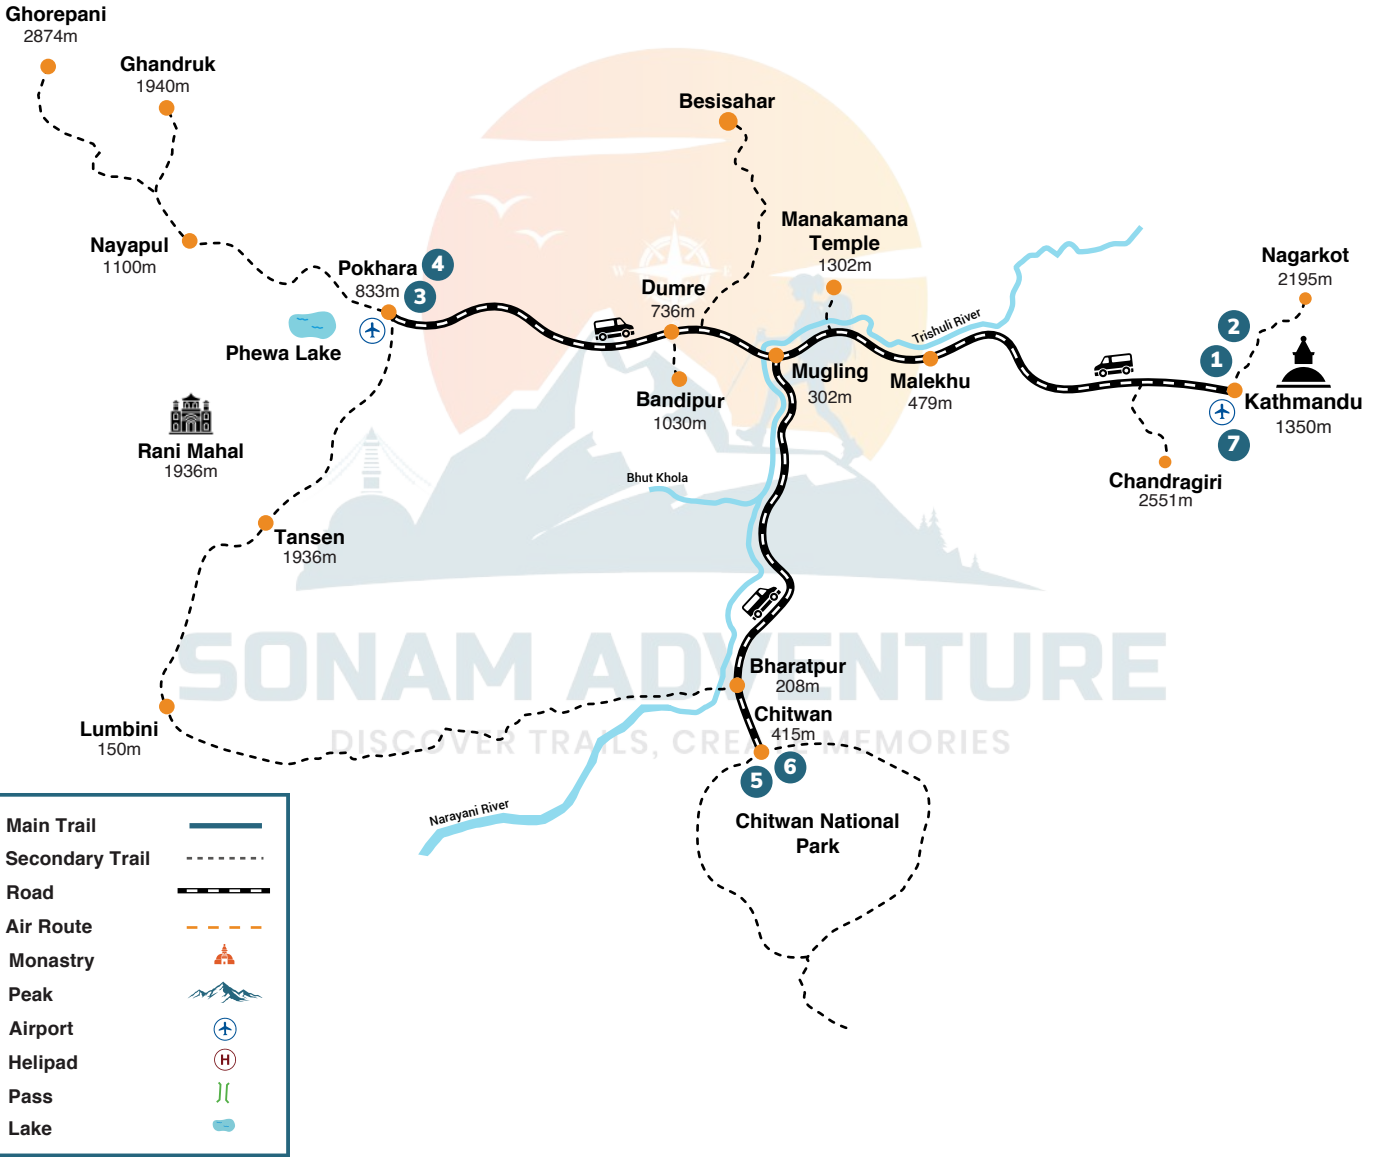

# KATHMANDU POKHARA CHITWAN TOUR

7 DAYS

## ALTITUDE CHART