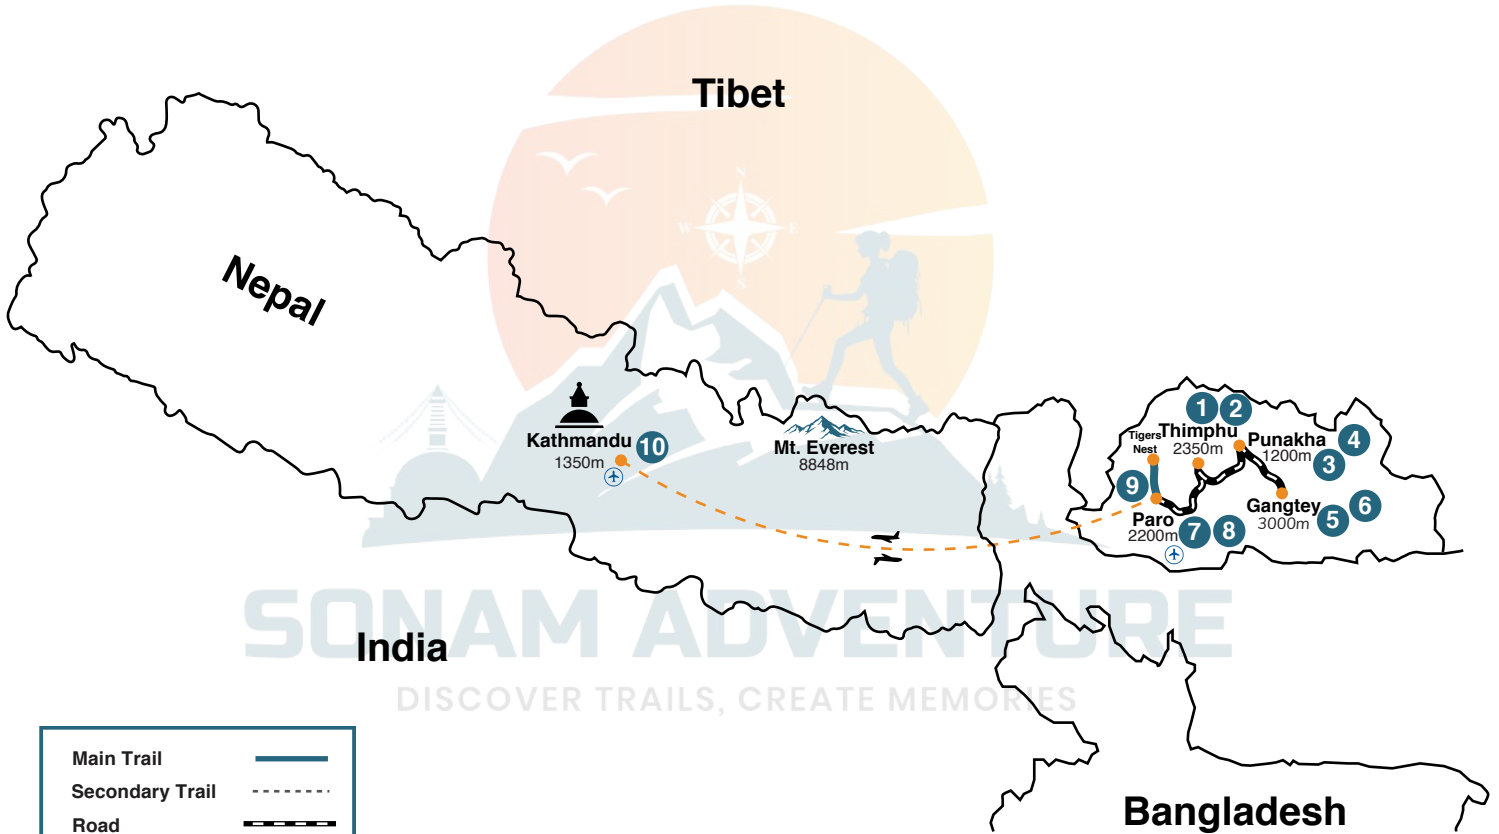

Mt. Kailash
6638m

Main Trail	
Secondary Trail	
Road	
Air Route	
Monastery	
Peak	
Airport	
Helipad	
Pass	
Lake	

ALTITUDE CHART